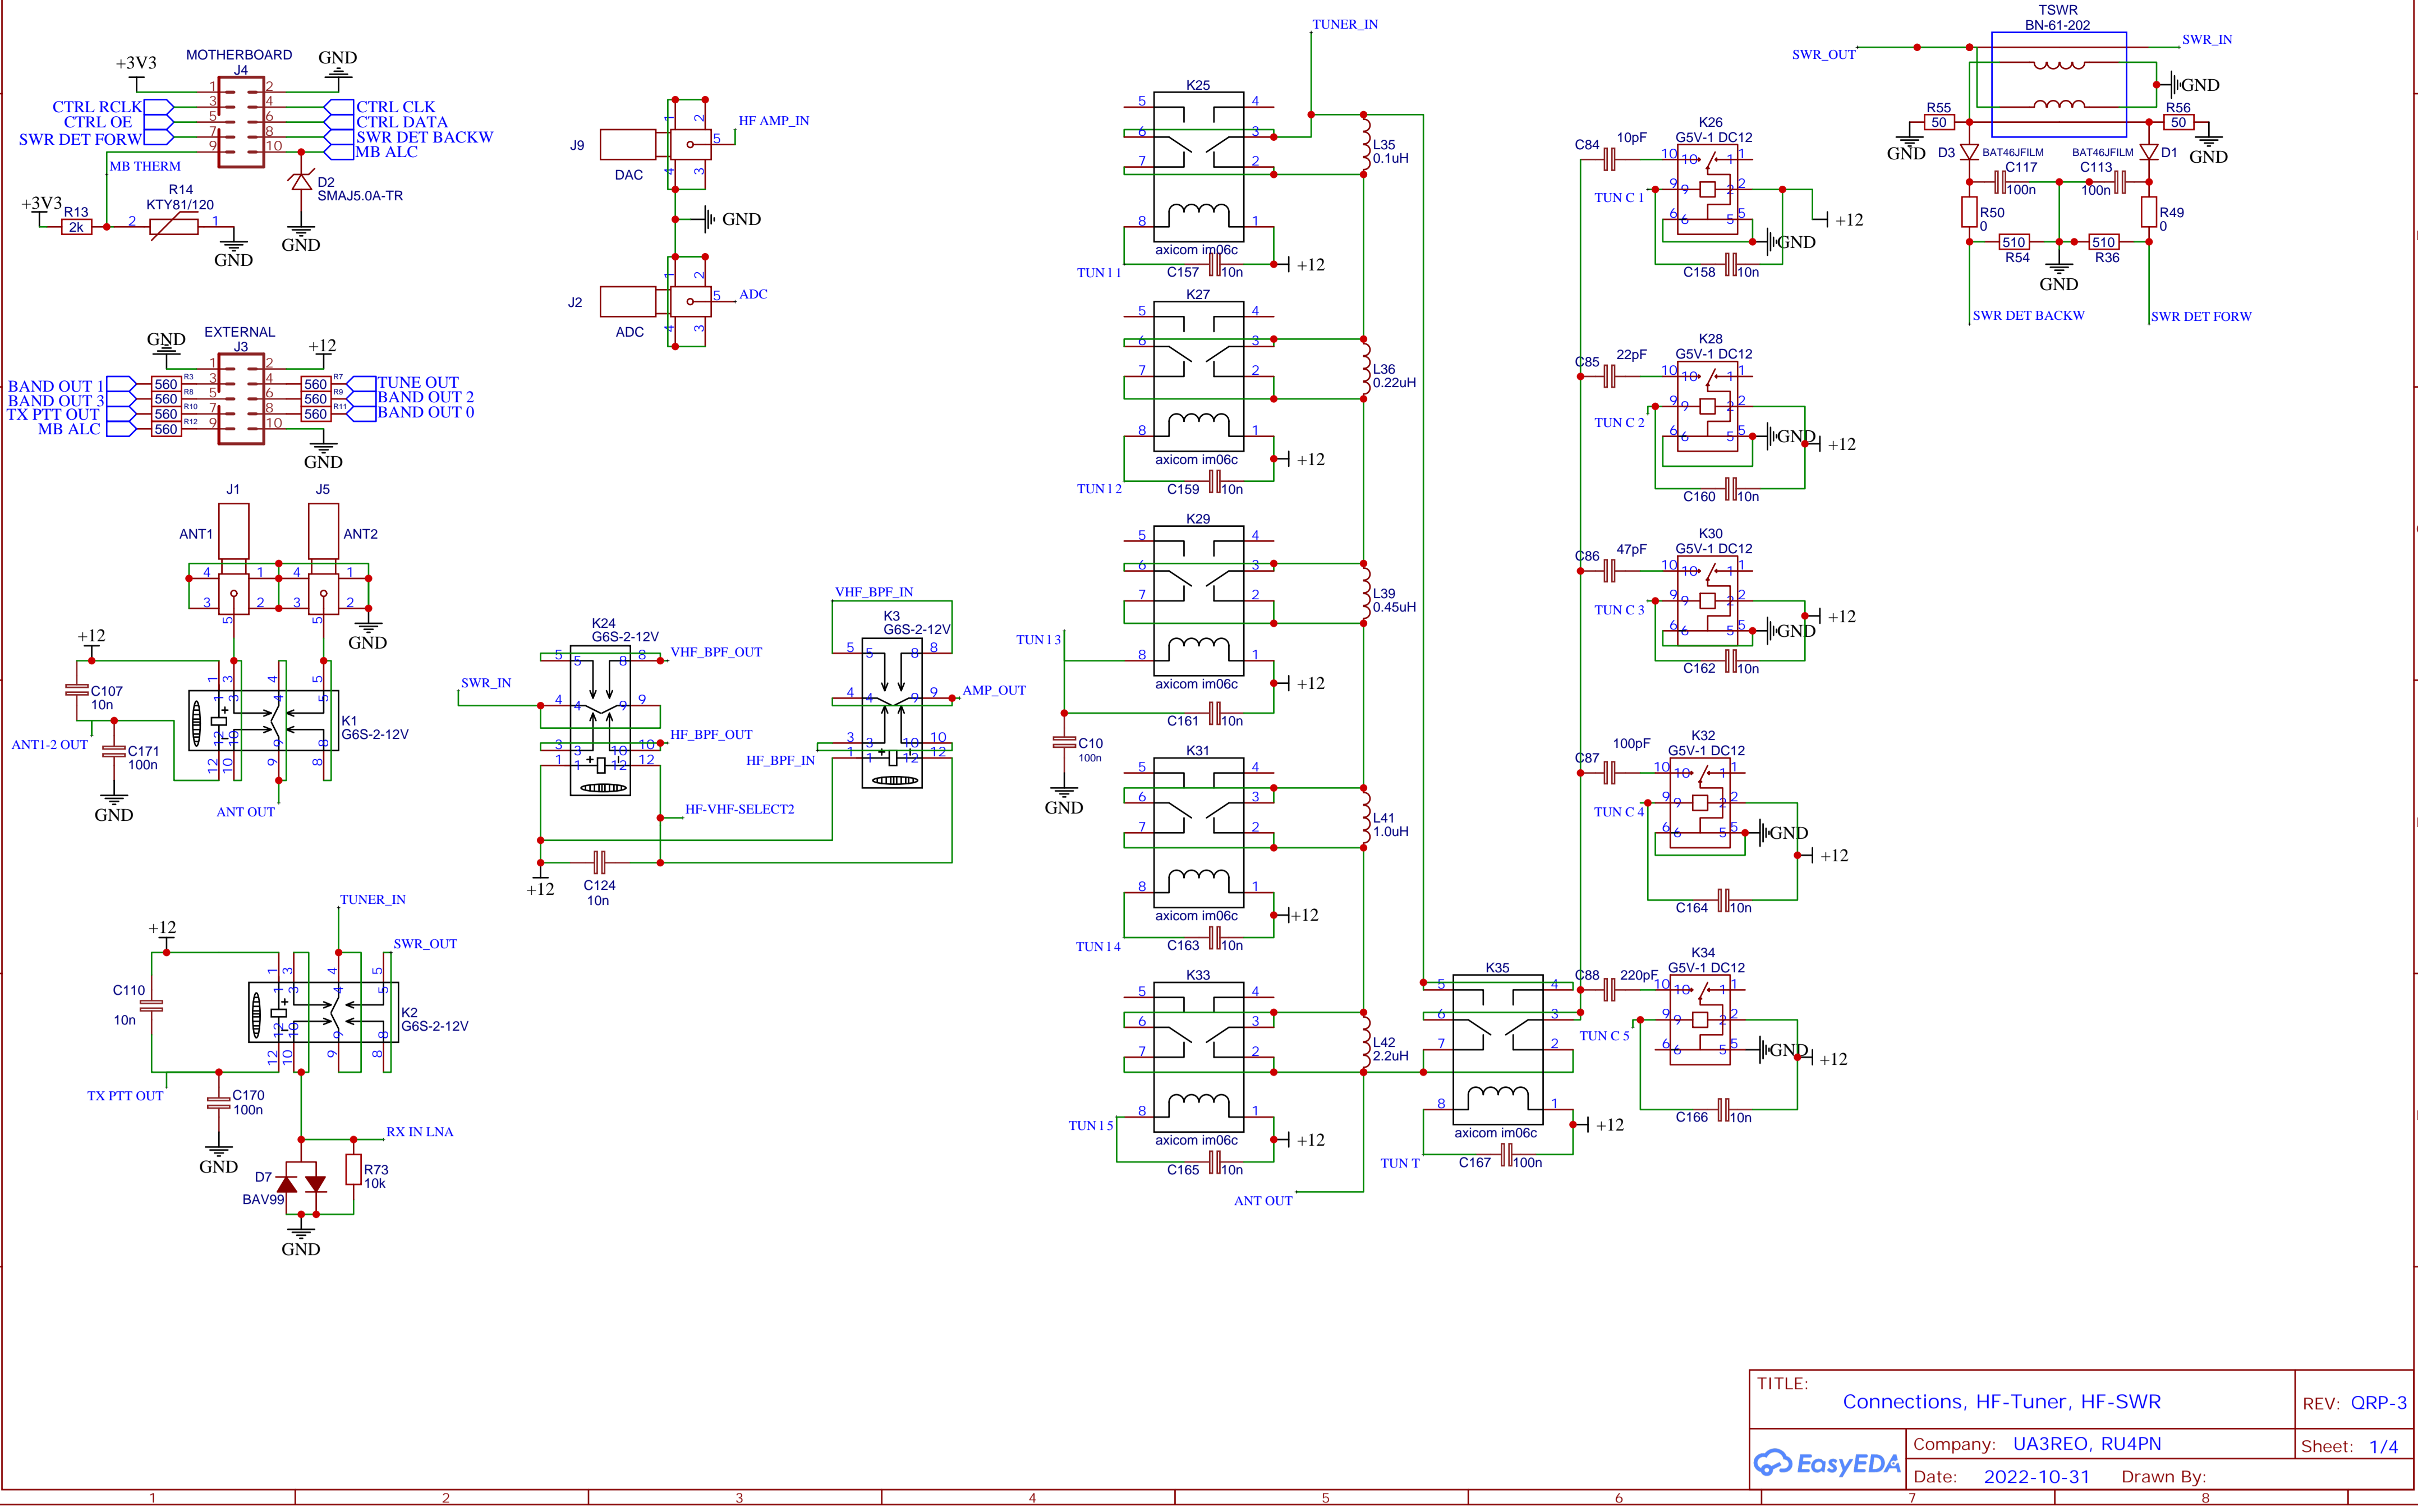

CONNECTIONS

HF TUNER

HF SWR Tandem Match

TITLE:	Connections, HF-Tuner, HF-SWR	REV:	GRP-3
Company:	UA3REO, RU4PN	Sheet:	1/4
Date:	2022-10-31	Drawn By:	

CONTROL

LNA

ATT+LPF-IN (60MHz)

TITLE:	Control, LNA, ATT+LPF-IN	REV:	GRP-3
Company:	UA3REO, RU4PN	Sheet:	2/4
Date:	2022-10-31	Drawn By:	習琴 誌い 羅芝 箱物

BPF-IN

TITLE:	BPF IN	REV:	GRP-3
Company:	UA3REO, RU4PN	Sheet:	3/4
Date:	2022-10-31	Drawn By:	習琴 誌い 羅芝 箱物

HF RF AMP

HF LPF-OUT

LPF namotka

TITLE:	Amp RD15, HF LPF-OUT	REV:	GRP-3
Company:	UA3REO, RU4PN	Sheet:	4/4
Date:	2022-10-31	Drawn By:	習琴 誌い 羅芝 箱物