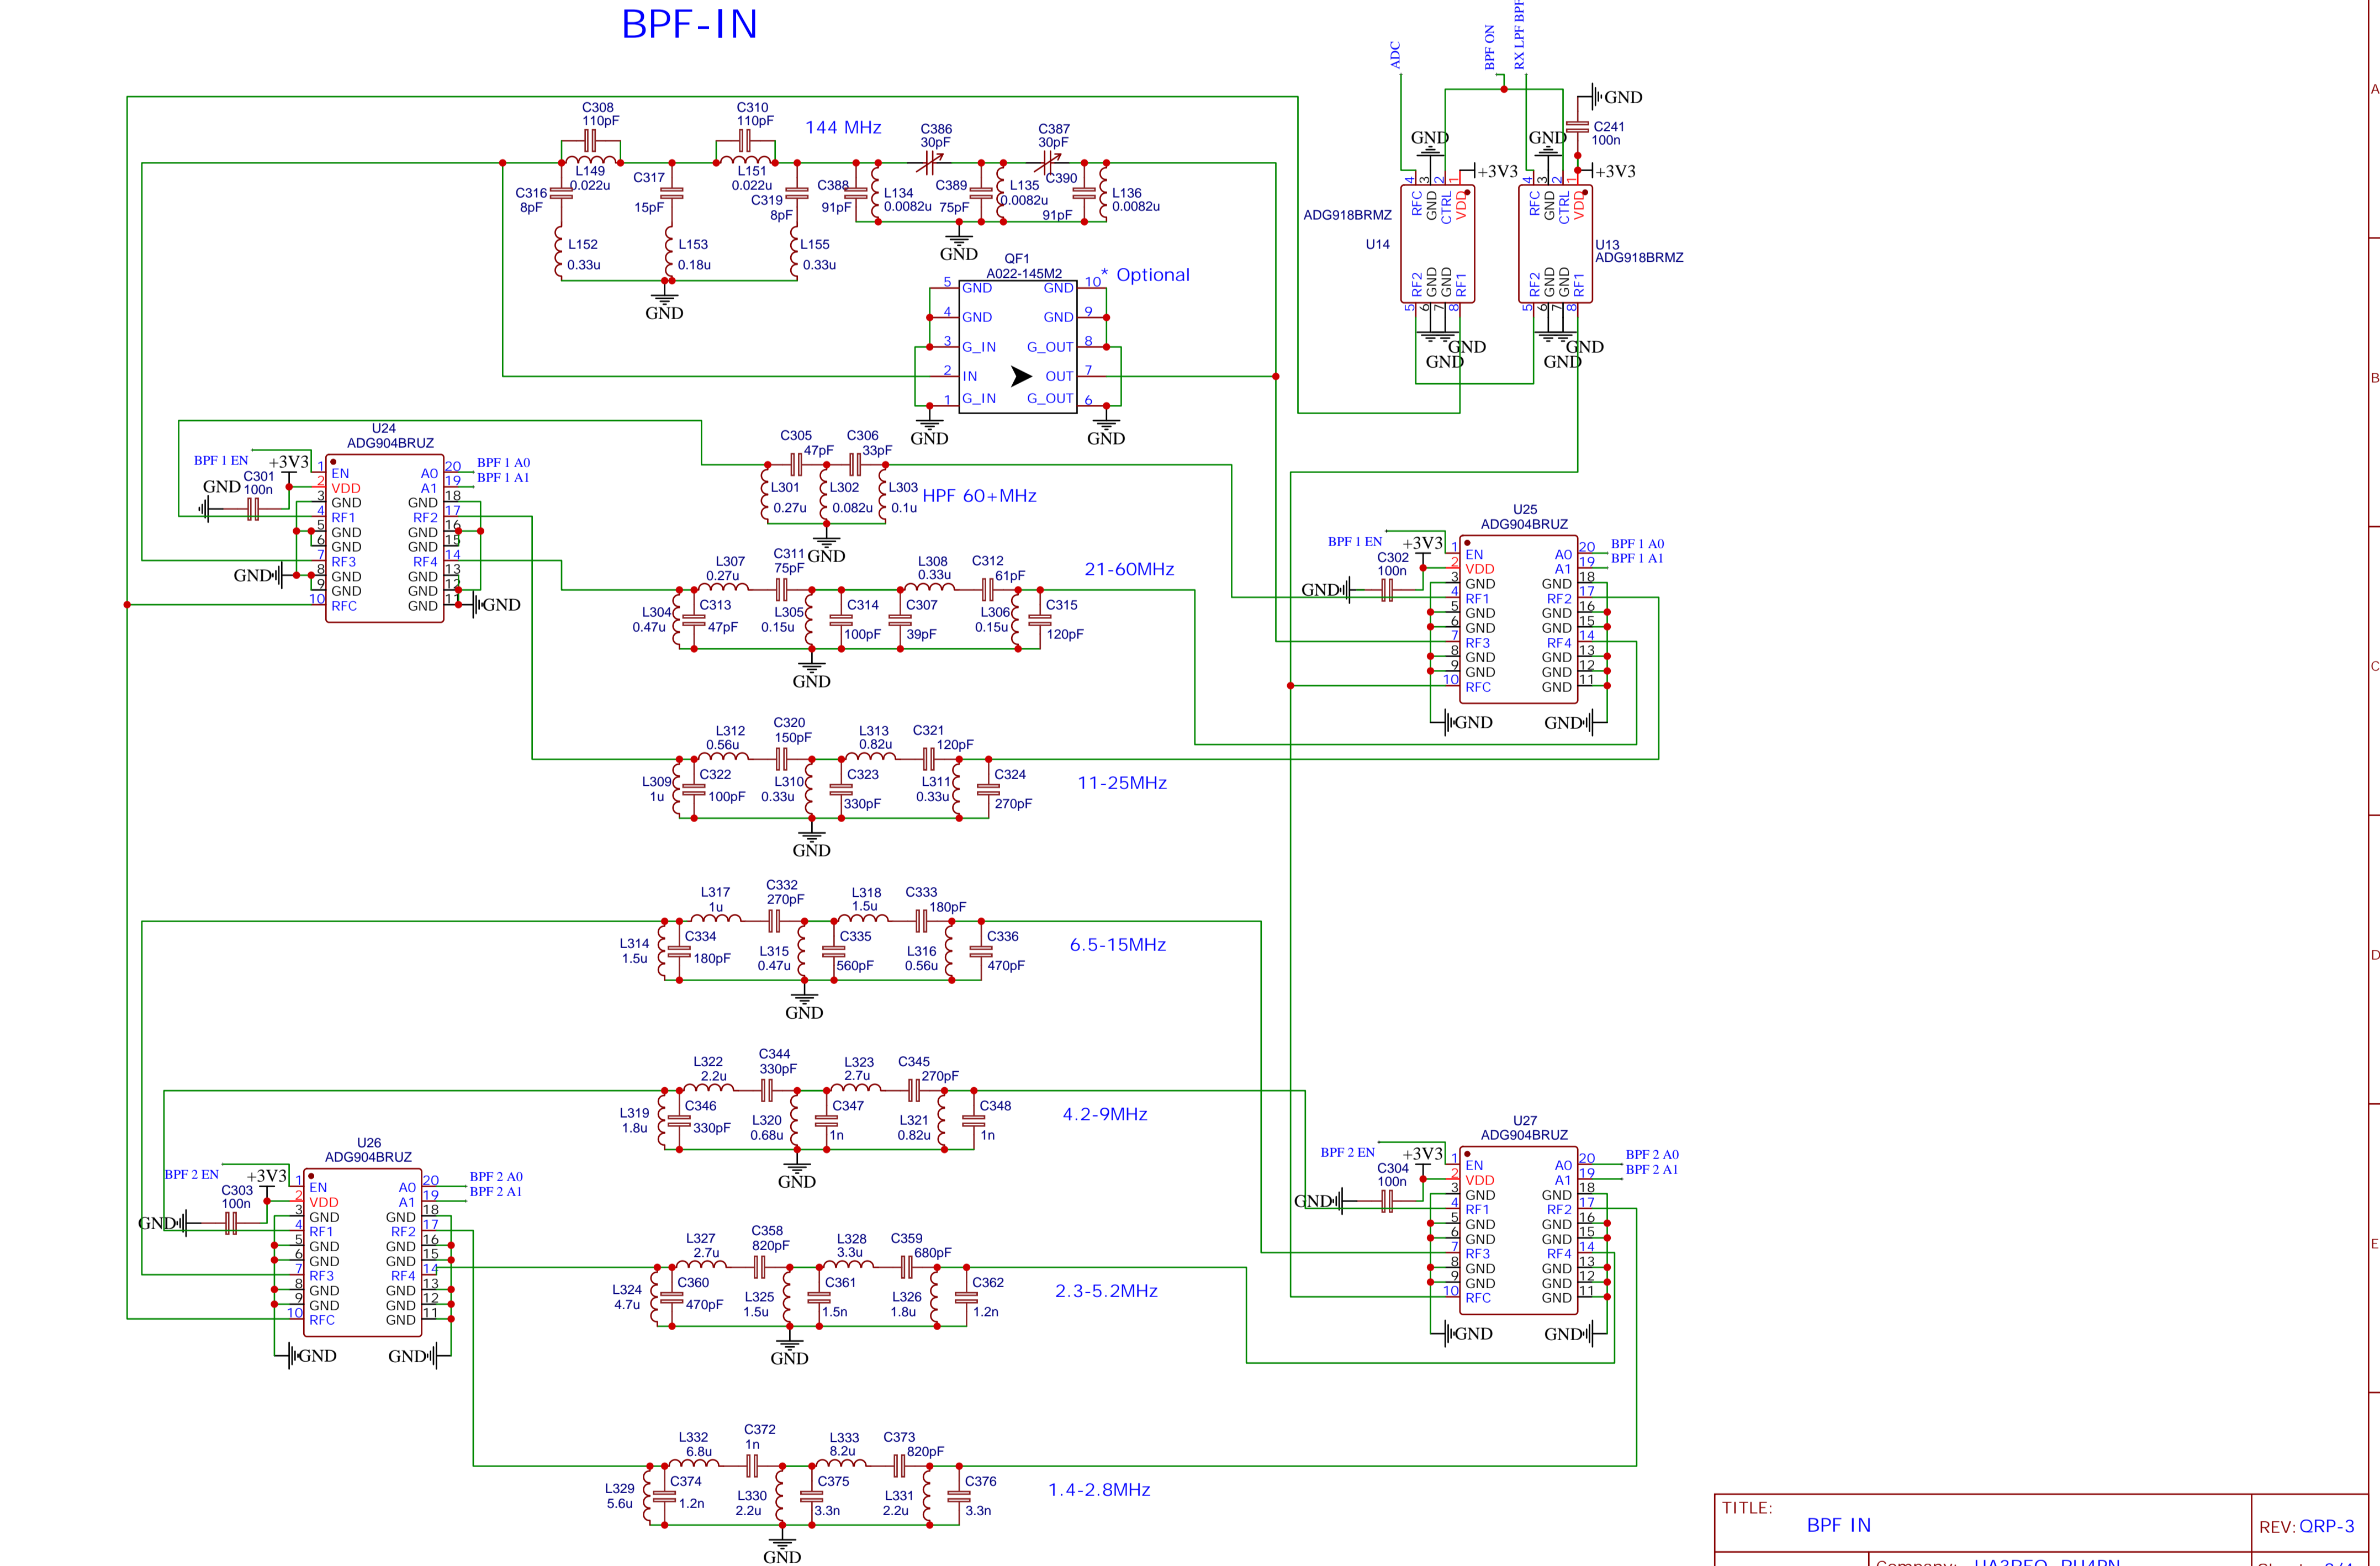

CONNECTIONS

HF TUNER

HF SWR Tandem Match

TITLE:	Connections, HF-Tuner, HF-SWR	REV:	GRP-3
Company:	UA3REO, RU4PN	Sheet:	1/4
Date:	2022-10-31	Drawn By:	

CONTROL

LNA

ATT+LPF-IN (60MHz)

TITLE:	Control, LNA, ATT+LPF-IN	REV:	GRP-3
Company:	UA3REO, RU4PN	Sheet:	2/4
Date:	2022-10-31	Drawn By:	習琴 誌い 羅芝 箱物

BPF-IN

TITLE:	BPF IN	REV:	GRP-3
Company:	UA3REO, RU4PN	Sheet:	3/4
Date:	2022-10-31	Drawn By:	習琴 誌い 羅芝 箱物

HF RF AMP

HF LPF-OUT

LPF namotka

TITLE:	Amp RD15, HF LPF-OUT	REV:	GRP-3
Company:	UA3REO, RU4PN	Sheet:	4/4
Date:	2022-10-31	Drawn By:	習琴 誌い 羅芝 箱物