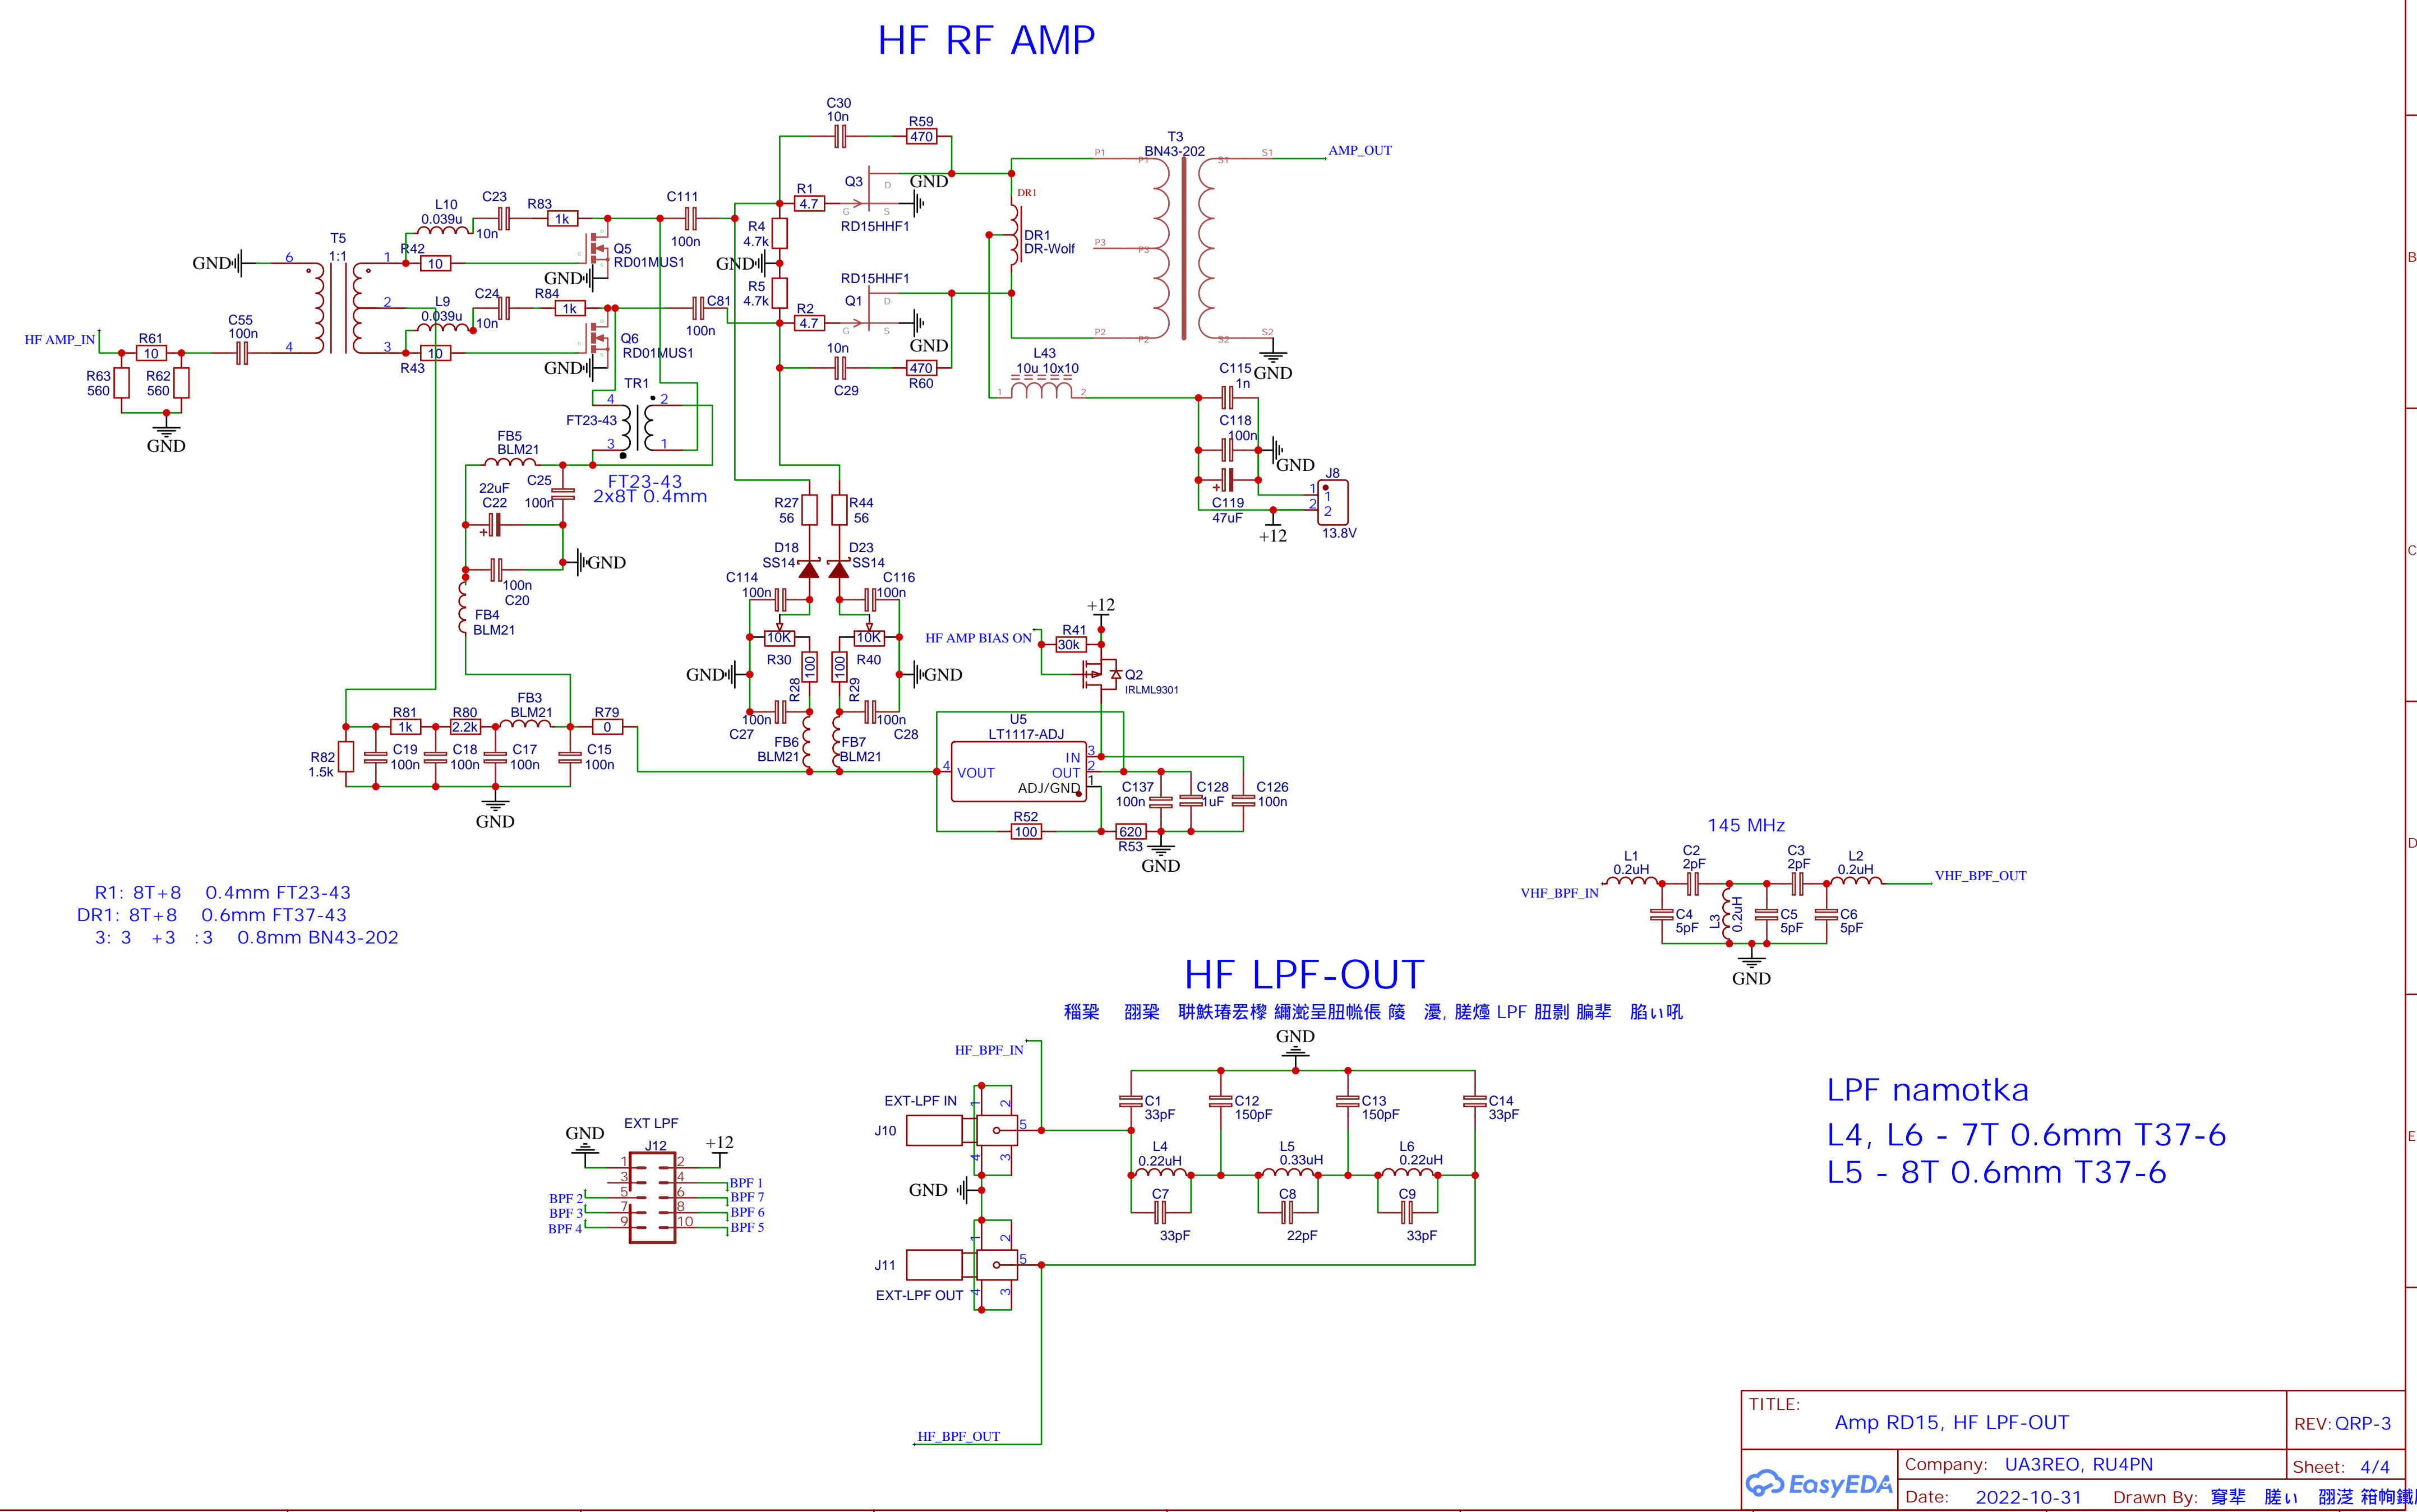

CONNECTIONS

HF TUNER

HF SWR Tandem Match

TITLE:	Connections, HF-Tuner, HF-SWR	REV:	GRP-3
Company:	UA3REO, RU4PN	Sheet:	1/4
Date:	2022-10-31	Drawn By:	

CONTROL

LNA

ATT+LPF-IN (60MHz)

TITLE:	Control, LNA, ATT+LPF-IN	REV:	GRP-3
Company:	UA3REO, RU4PN	Sheet:	2/4
Date:	2022-10-31	Drawn By:	習琴 誌い 羅芝 箱物

BPF-IN

TITLE:	BPF IN	REV:	GRP-3
Company:	UA3REO, RU4PN	Sheet:	3/4
Date:	2022-10-31	Drawn By:	習琴 誌い 羅芝 箱物

HF RF AMP

HF LPF-OUT

LPF namotka

TITLE:	Amp RD15, HF LPF-OUT	REV:	GRP-3
Company:	UA3REO, RU4PN	Sheet:	4/4
Date:	2022-10-31	Drawn By:	習琴 誌い 羅芝 箱物