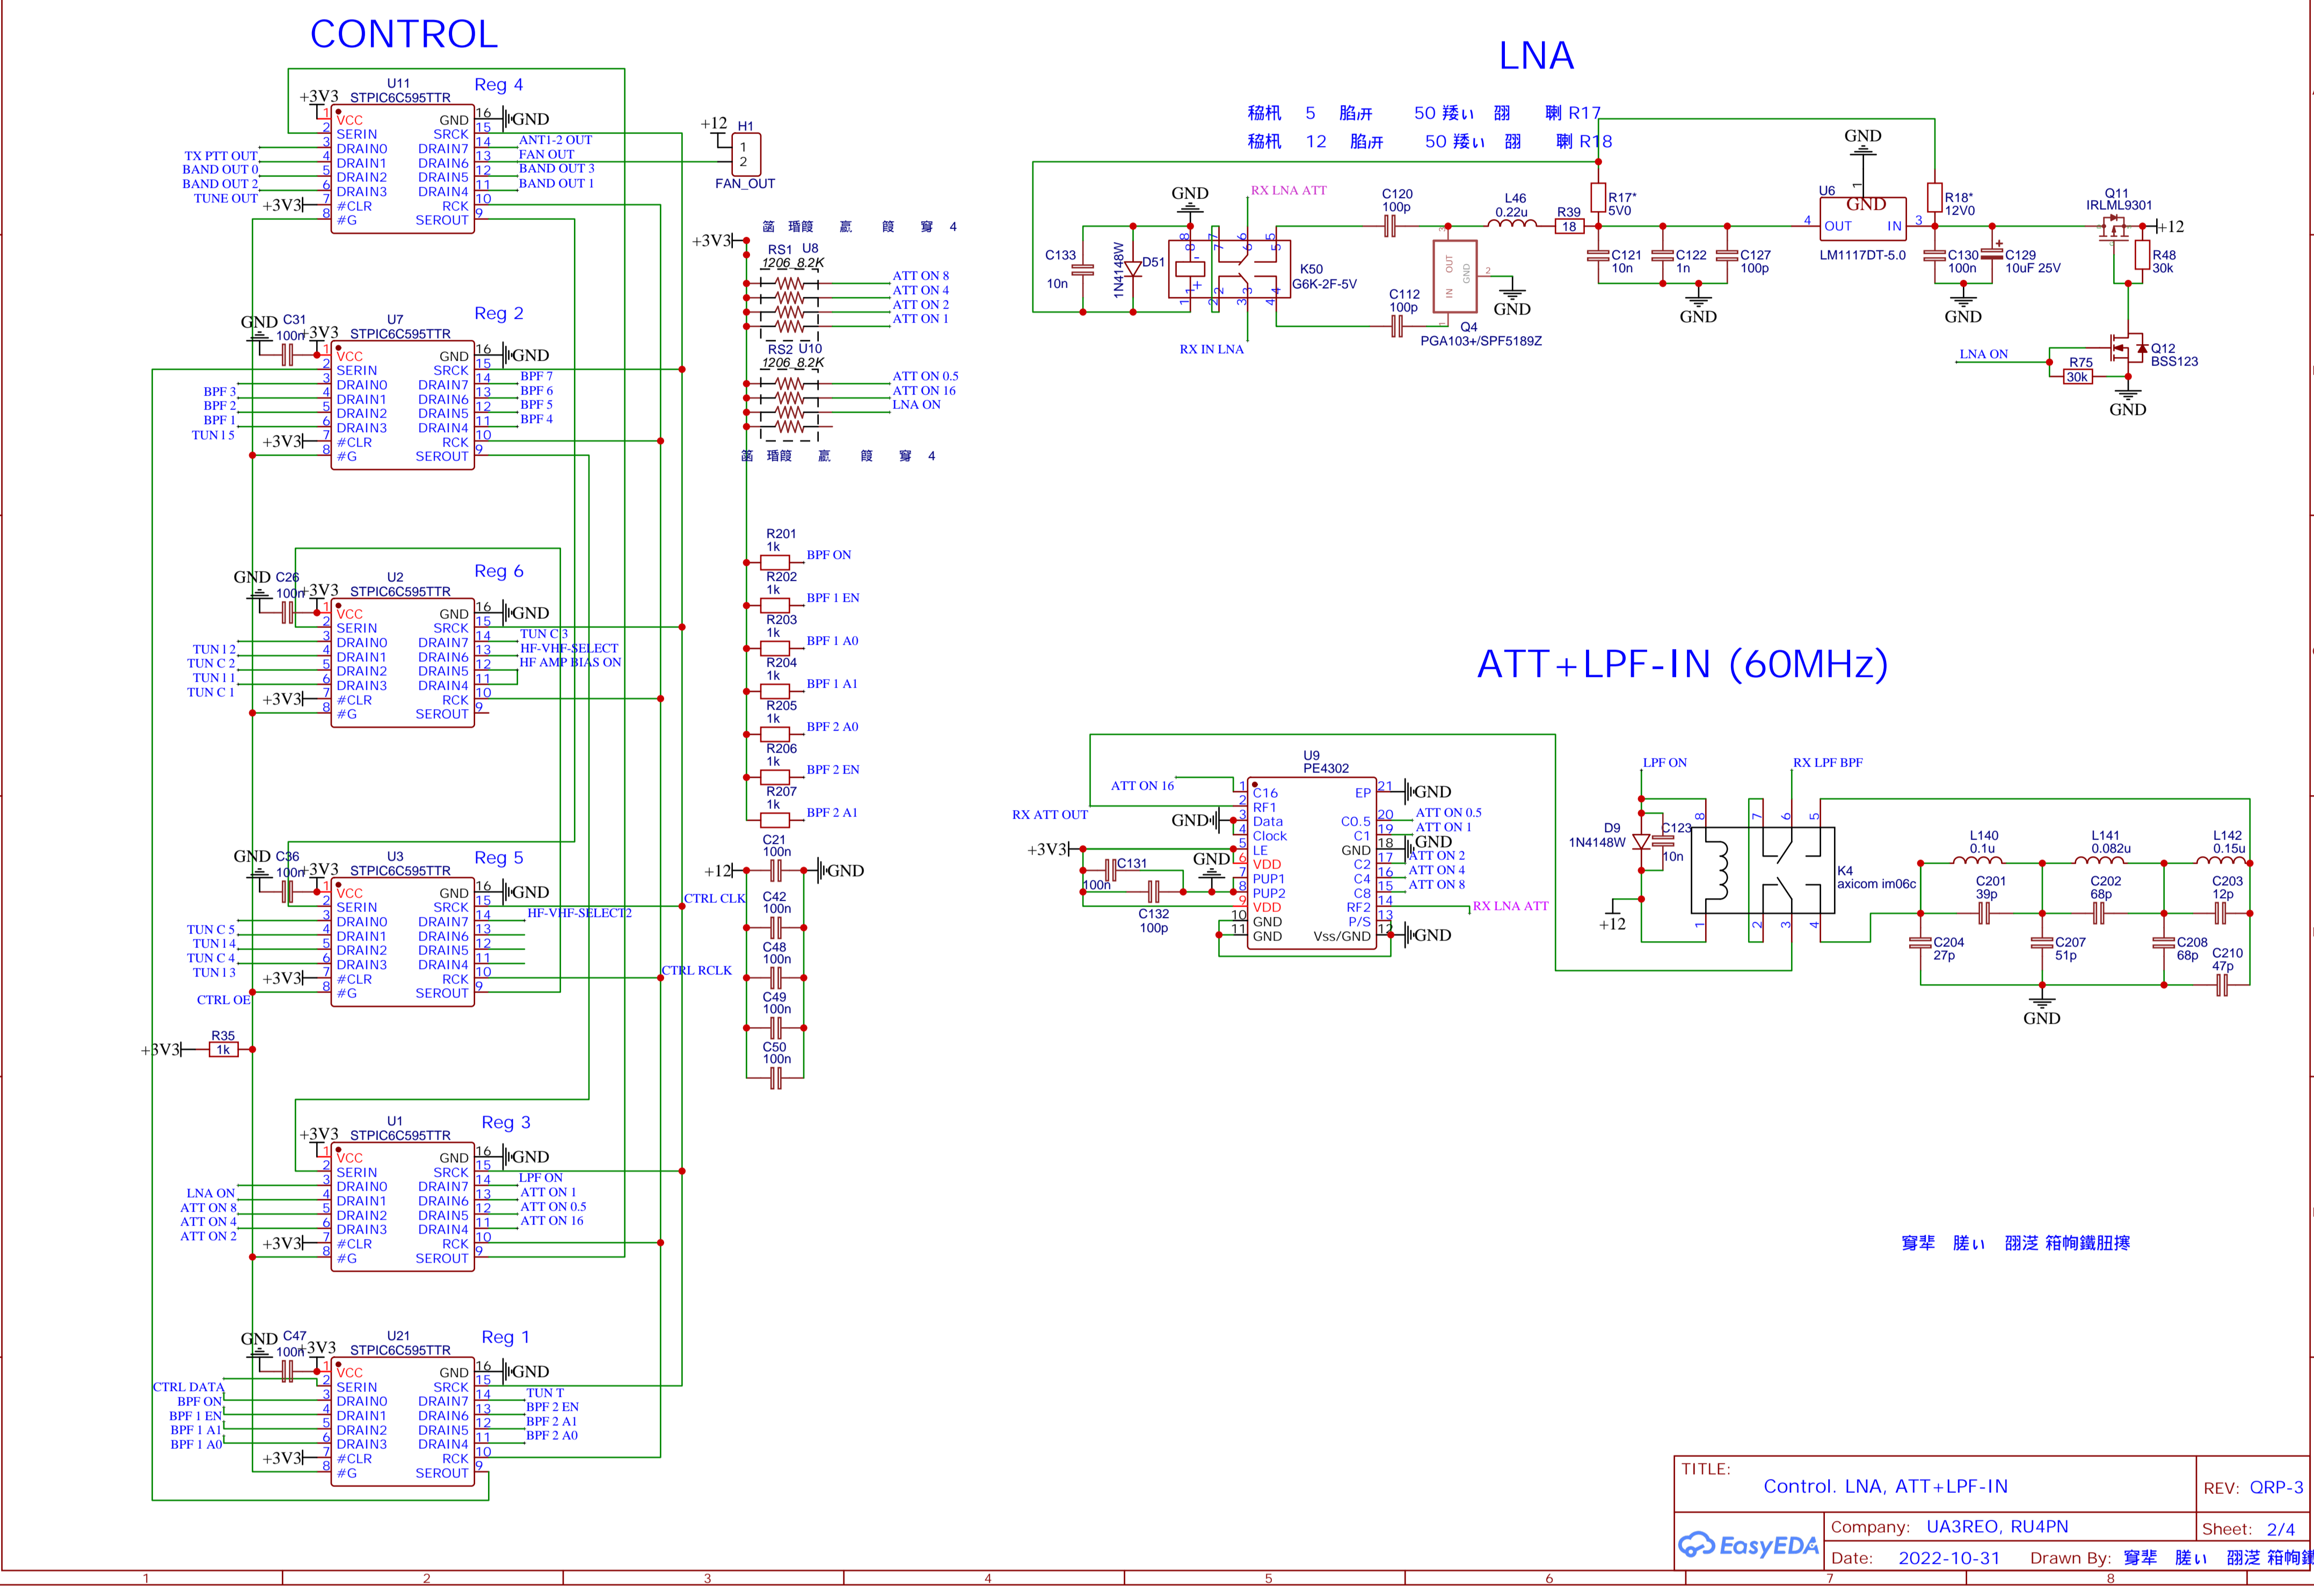

CONNECTIONS

HF TUNER

HF SWR Tandem Match

TITLE:	Connections, HF-Tuner, HF-SWR	REV:	GRP-3
Company:	UA3REO, RU4PN	Sheet:	1/4
Date:	2022-10-31	Drawn By:	

CONTROL

LNA

ATT+LPF-IN (60MHz)

TITLE:	Control, LNA, ATT+LPF-IN	REV:	GRP-3
Company:	UA3REO, RU4PN	Sheet:	2/4
Date:	2022-10-31	Drawn By:	習琴 誌い 羅芝 箱物

BPF-IN

TITLE:	BPF IN	REV:	GRP-3
Company:	UA3REO, RU4PN	Sheet:	3/4
Date:	2022-10-31	Drawn By:	習琴 誌い 羅芝 箱物

HF RF AMP

HF LPF-OUT

LPF namotka

TITLE:	Amp RD15, HF LPF-OUT	REV:	GRP-3
Company:	UA3REO, RU4PN	Sheet:	4/4
Date:	2022-10-31	Drawn By:	習琴 誌い 羅芝 箱物